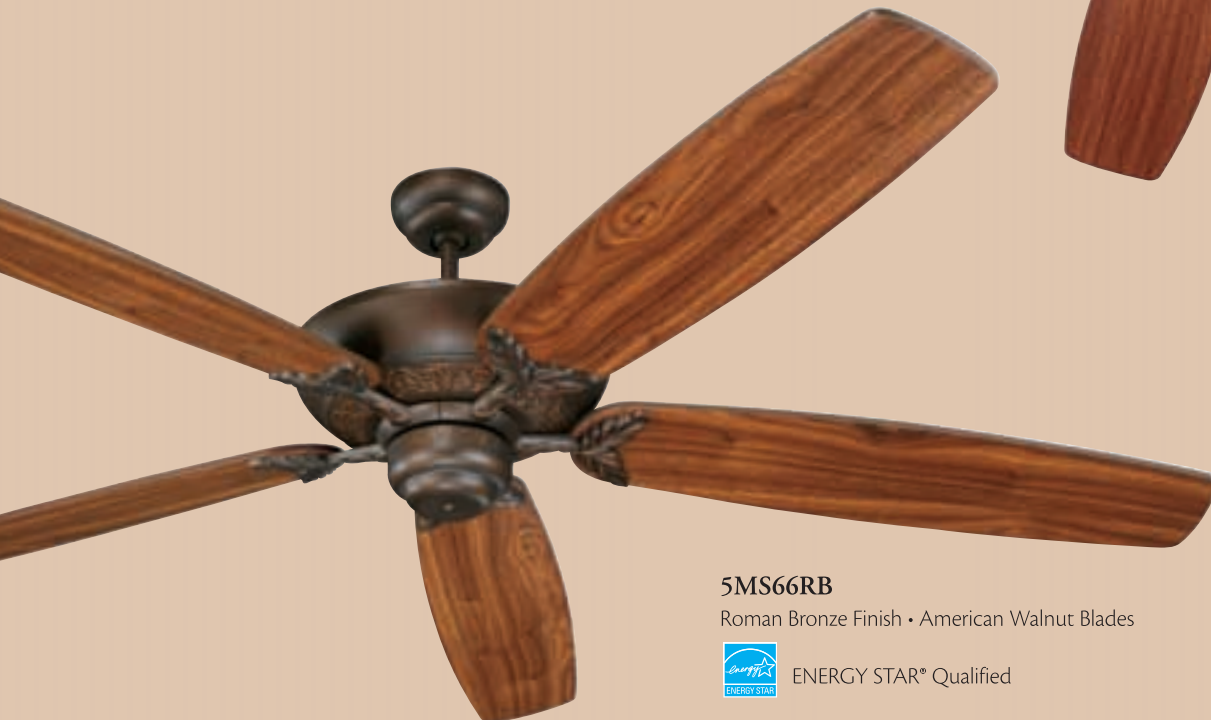

5MS66TB

Tuscan Bronze Finish • Mahogany Blades

ENERGY STAR® Qualified

5MS66RB

Roman Bronze Finish • American Walnut Blades

ENERGY STAR® Qualified