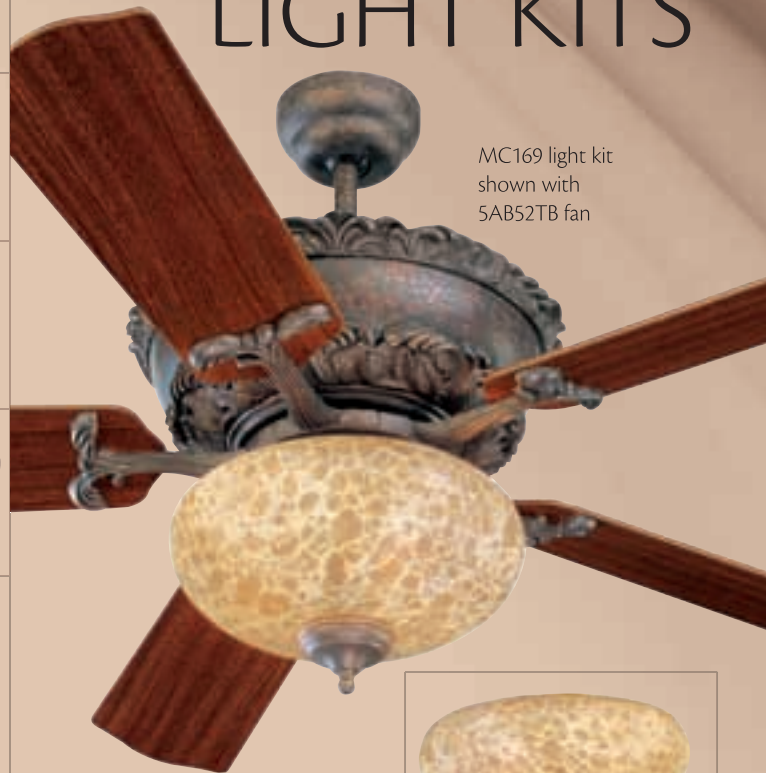

MC169 light kit
shown with
5AB52TB fan