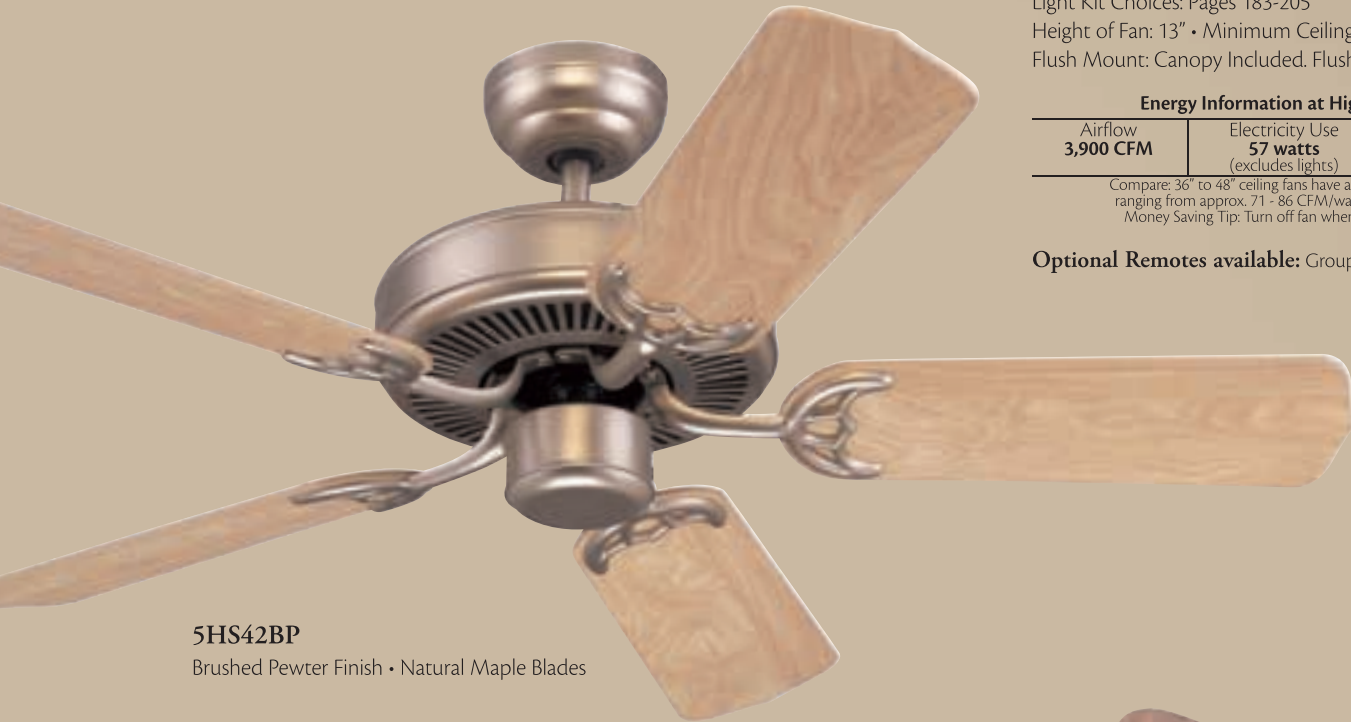

Optional Remotes available: Groups A, C & E: Page 218-219

**5HS42BP**

Brushed Pewter Finish • Natural Maple Blades

**5HS42OC**

Old Chicago Finish • Distressed Pine Blades

**BLADES** Available options for this collection  
42" Classic Blade: Page 212