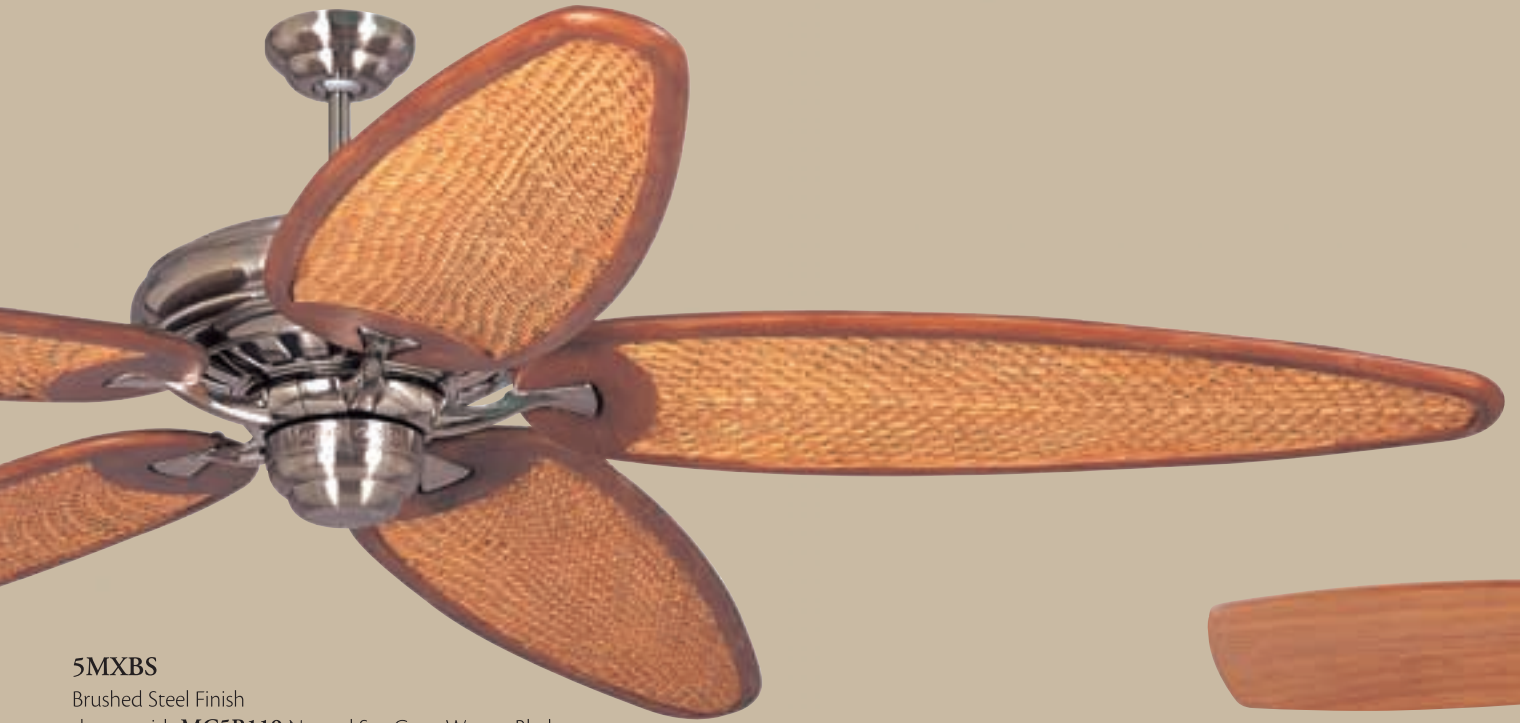

5MXBS

Brushed Steel Finish
shown with **MC5B119** Natural Sea Grass Woven Blades
(sold separately)