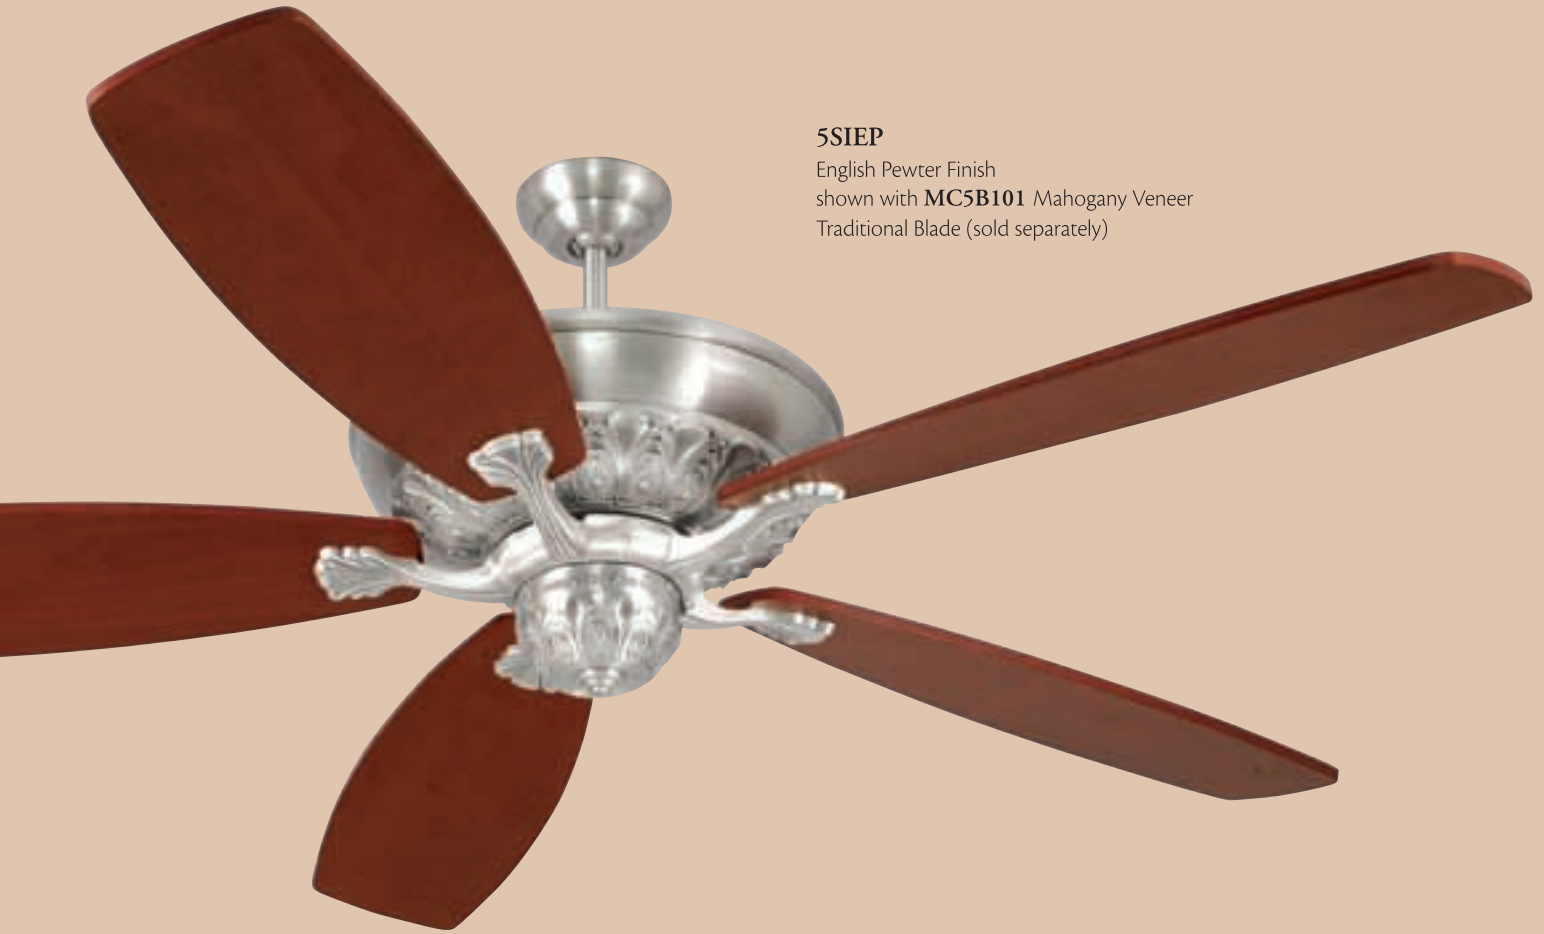

5SIEP

English Pewter Finish
shown with **MC5B101** Mahogany Veneer
Traditional Blade (sold separately)