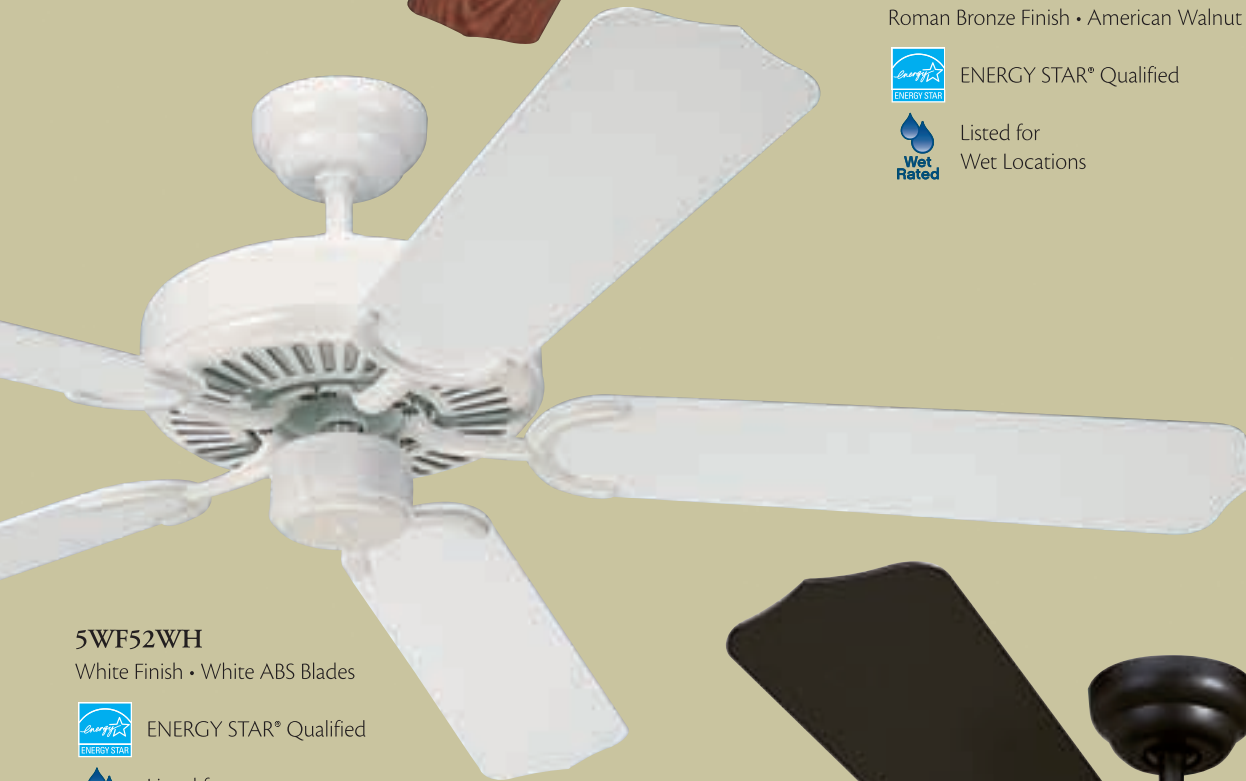

**5WF52RB**

Roman Bronze Finish • American Walnut ABS with Grain Blades

ENERGY STAR® Qualified

Listed for  
Wet Locations

**5WF52WH**

White Finish • White ABS Blades

ENERGY STAR® Qualified

Listed for  
Wet Locations