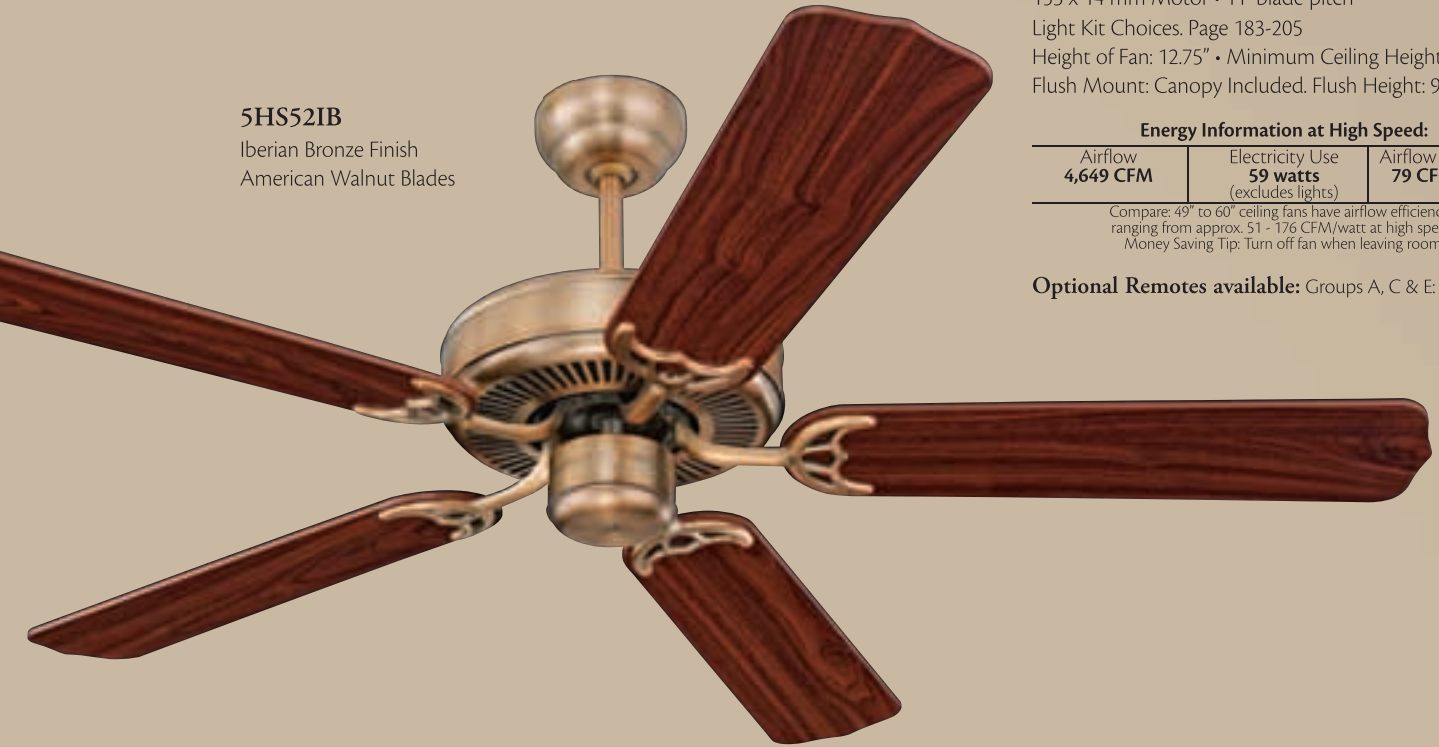

HOMEOWNER'S SELECT

Perhaps an inconspicuous design – but you'll love how all the details in the room get noticed.

52" Homeowner's Select

153 x 14 mm Motor • 11° blade pitch

Light Kit Choices. Page 183-205

Height of Fan: 12.75" • Minimum Ceiling Height: 8'

Flush Mount: Canopy Included. Flush Height: 9.25"

Energy Information at High Speed:

Airflow	Electricity Use	Airflow Efficiency
4,649 CFM	59 watts (excludes lights)	79 CFM/watt

Compare: 49" to 60" ceiling fans have airflow efficiencies ranging from approx. 51 - 176 CFM/watt at high speed.
Money Saving Tip: Turn off fan when leaving room.

Optional Remotes available: Groups A, C & E: Page 218-219

5HS52IB

Iberian Bronze Finish
American Walnut Blades