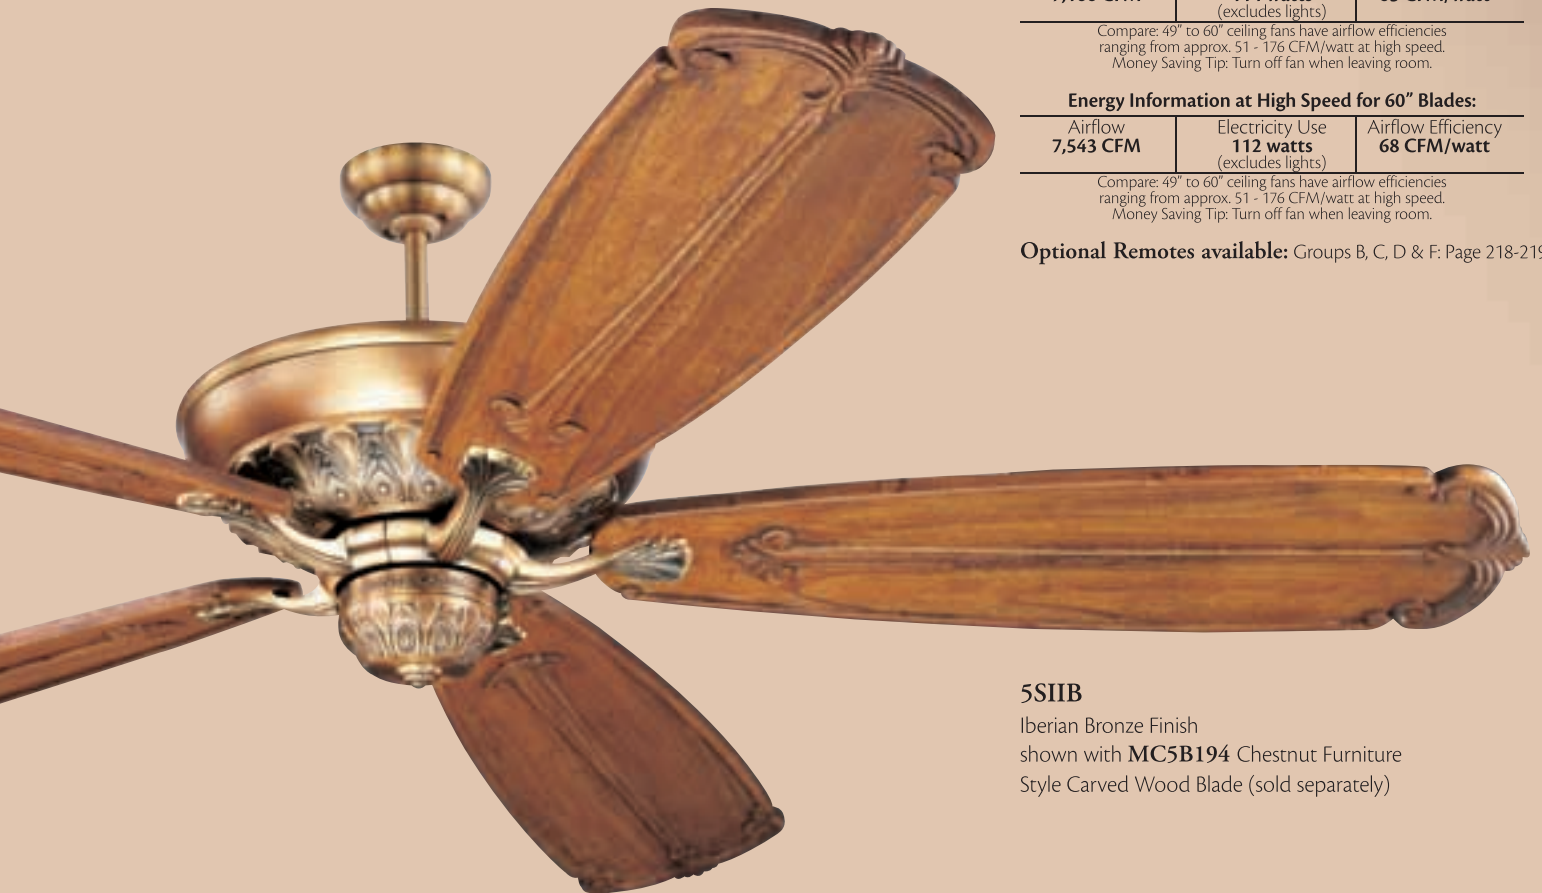

5SIIB

Iberian Bronze Finish
shown with MC5B194 Chestnut Furniture
Style Carved Wood Blade (sold separately)