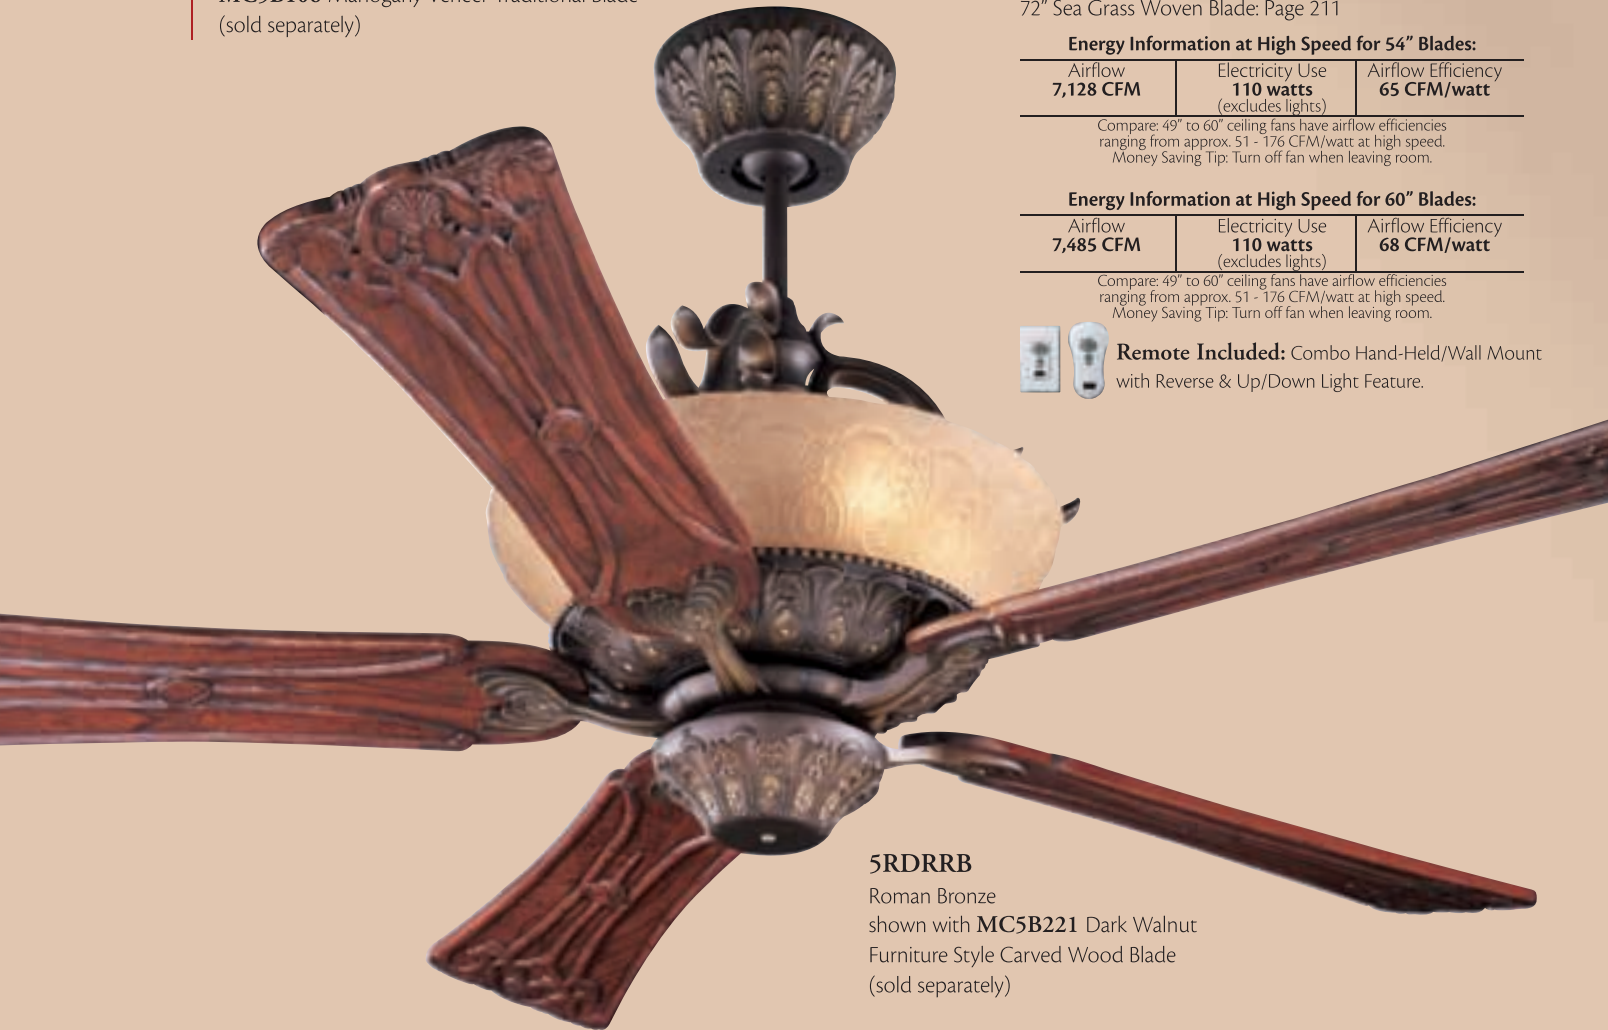

**Remote Included:** Combo Hand-Held/Wall Mount with Reverse & Up/Down Light Feature.

shown with  
**MC5B106** Mahogany Veneer Traditional Blade  
 (sold separately)