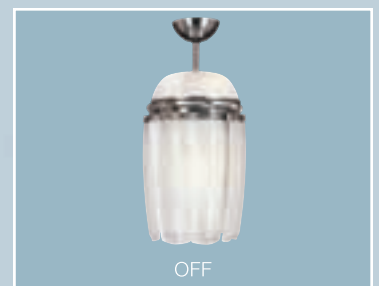

**Remote Included:** Combo Hand-Held/Wall Mount with Reverse & Up/Down Light Feature.

Centrifugal force creates the lift and the breeze.