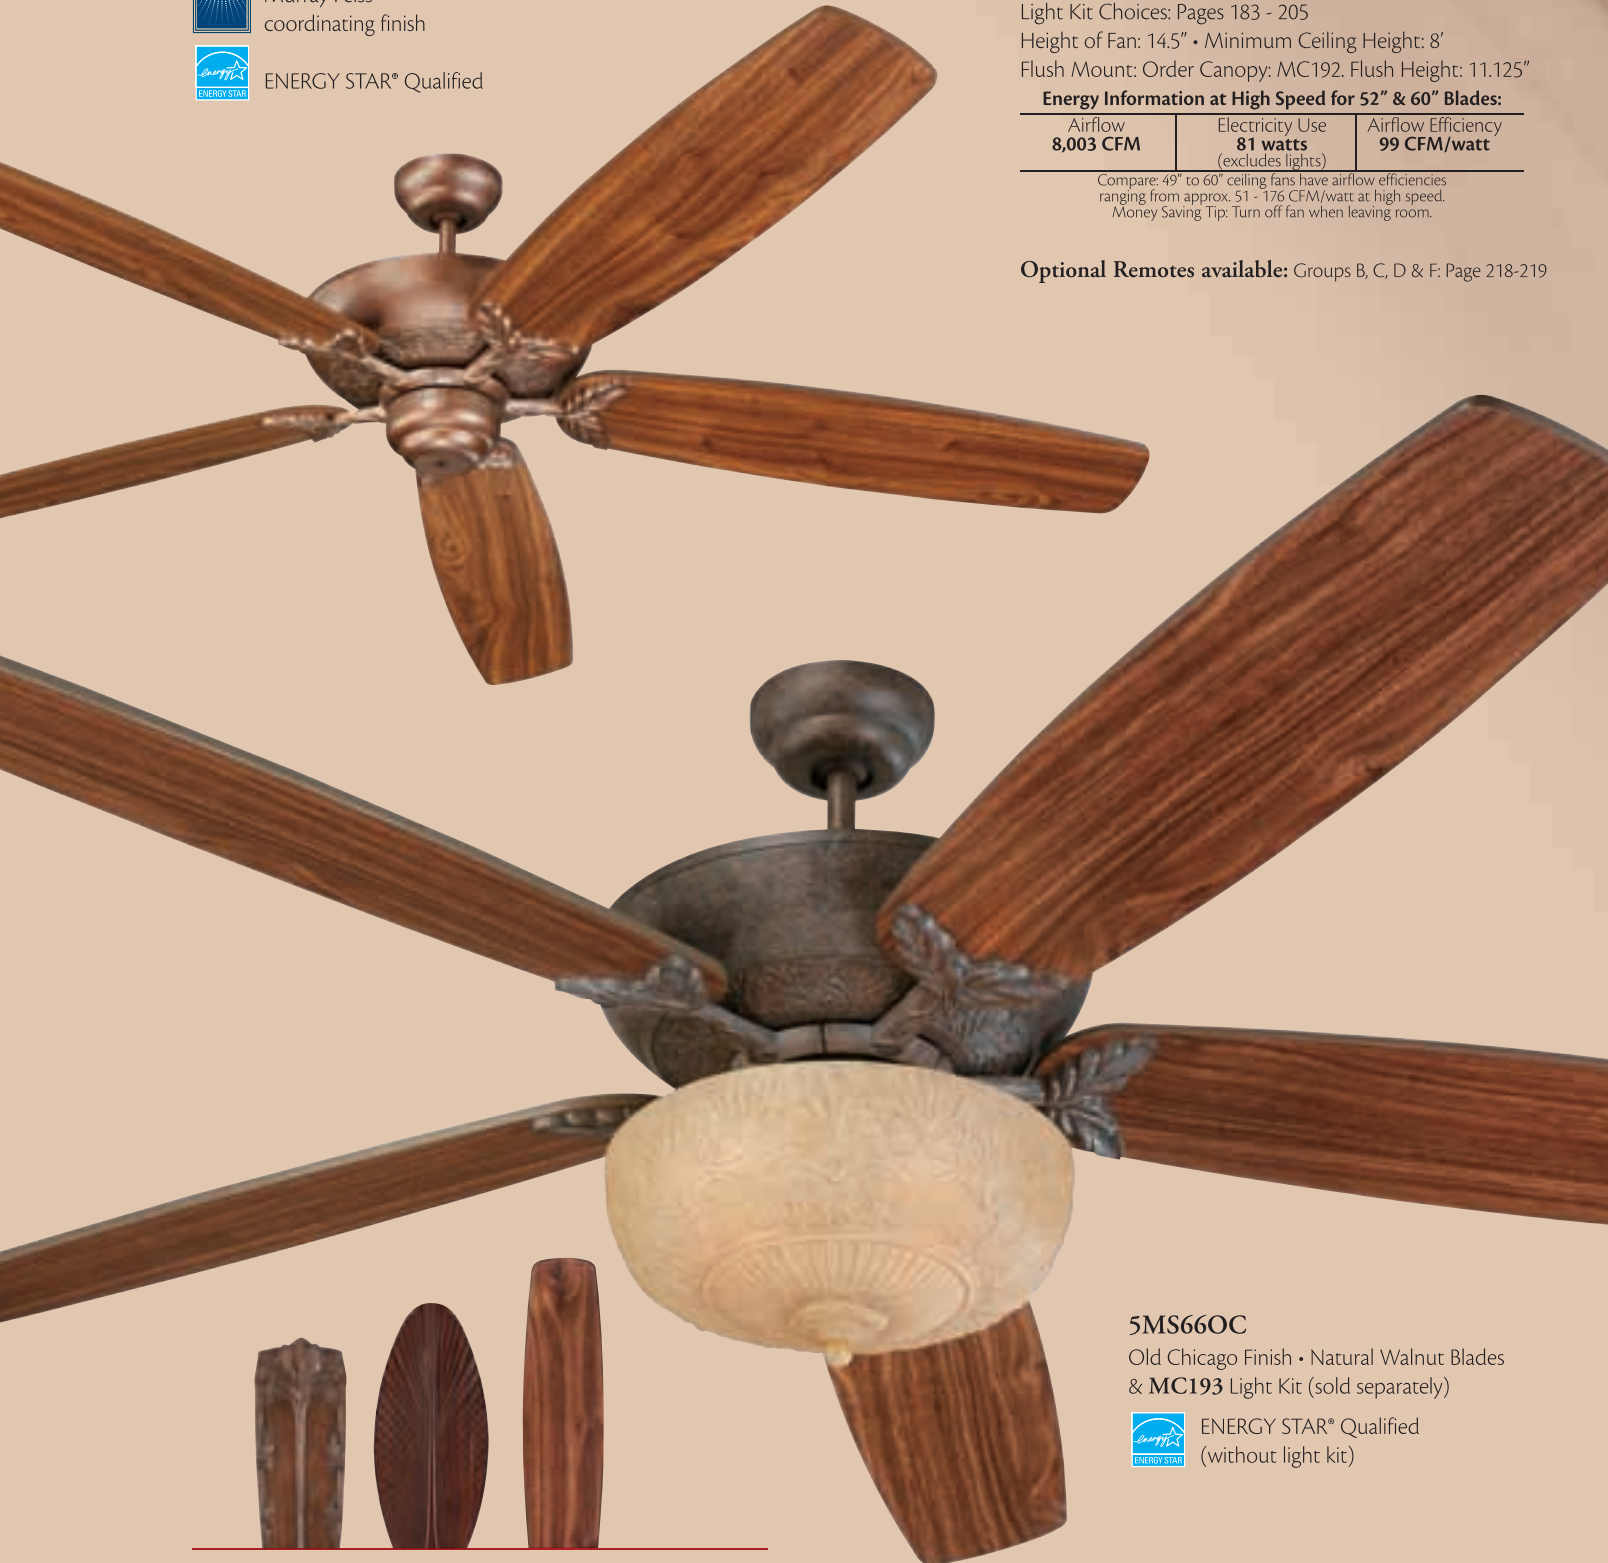

MANSION GRAND

Because large spaces deserve a fan that "fits".
This collection offers comfort and style for rooms of grand proportion.

5MS66BR

British Bronze Finish • American Walnut Blades

Murray Feiss
coordinating finish

ENERGY STAR® Qualified

66" Mansion Grand

Extra Heavy Duty 212 x 25 mm Motor • 14° blade pitch
Light Kit Choices: Pages 183 - 205
Height of Fan: 14.5" • Minimum Ceiling Height: 8'
Flush Mount: Order Canopy: MC192. Flush Height: 11.125"

Energy Information at High Speed for 52" & 60" Blades:

Airflow	Electricity Use	Airflow Efficiency
8,003 CFM	81 watts (excludes lights)	99 CFM/watt

Compare: 49" to 60" ceiling fans have airflow efficiencies ranging from approx. 51 - 176 CFM/watt at high speed.
Money Saving Tip: Turn off fan when leaving room.

Optional Remotes available: Groups B, C, D & F: Page 218-219

5MS66OC

Old Chicago Finish • Natural Walnut Blades
& MC193 Light Kit (sold separately)

ENERGY STAR® Qualified
(without light kit)

BLADES Available options for this collection (Optional Blades negate ENERGY STAR® labeling.)

52", 60" Tropical Leaf Carved Wood Blade: Page 210

52", 66" Furniture Style Carved Wood Blade: Page 208-209

66" Classic Blade: Page 212

Fan Specifications: Page 232, Accessories: Page 220-224