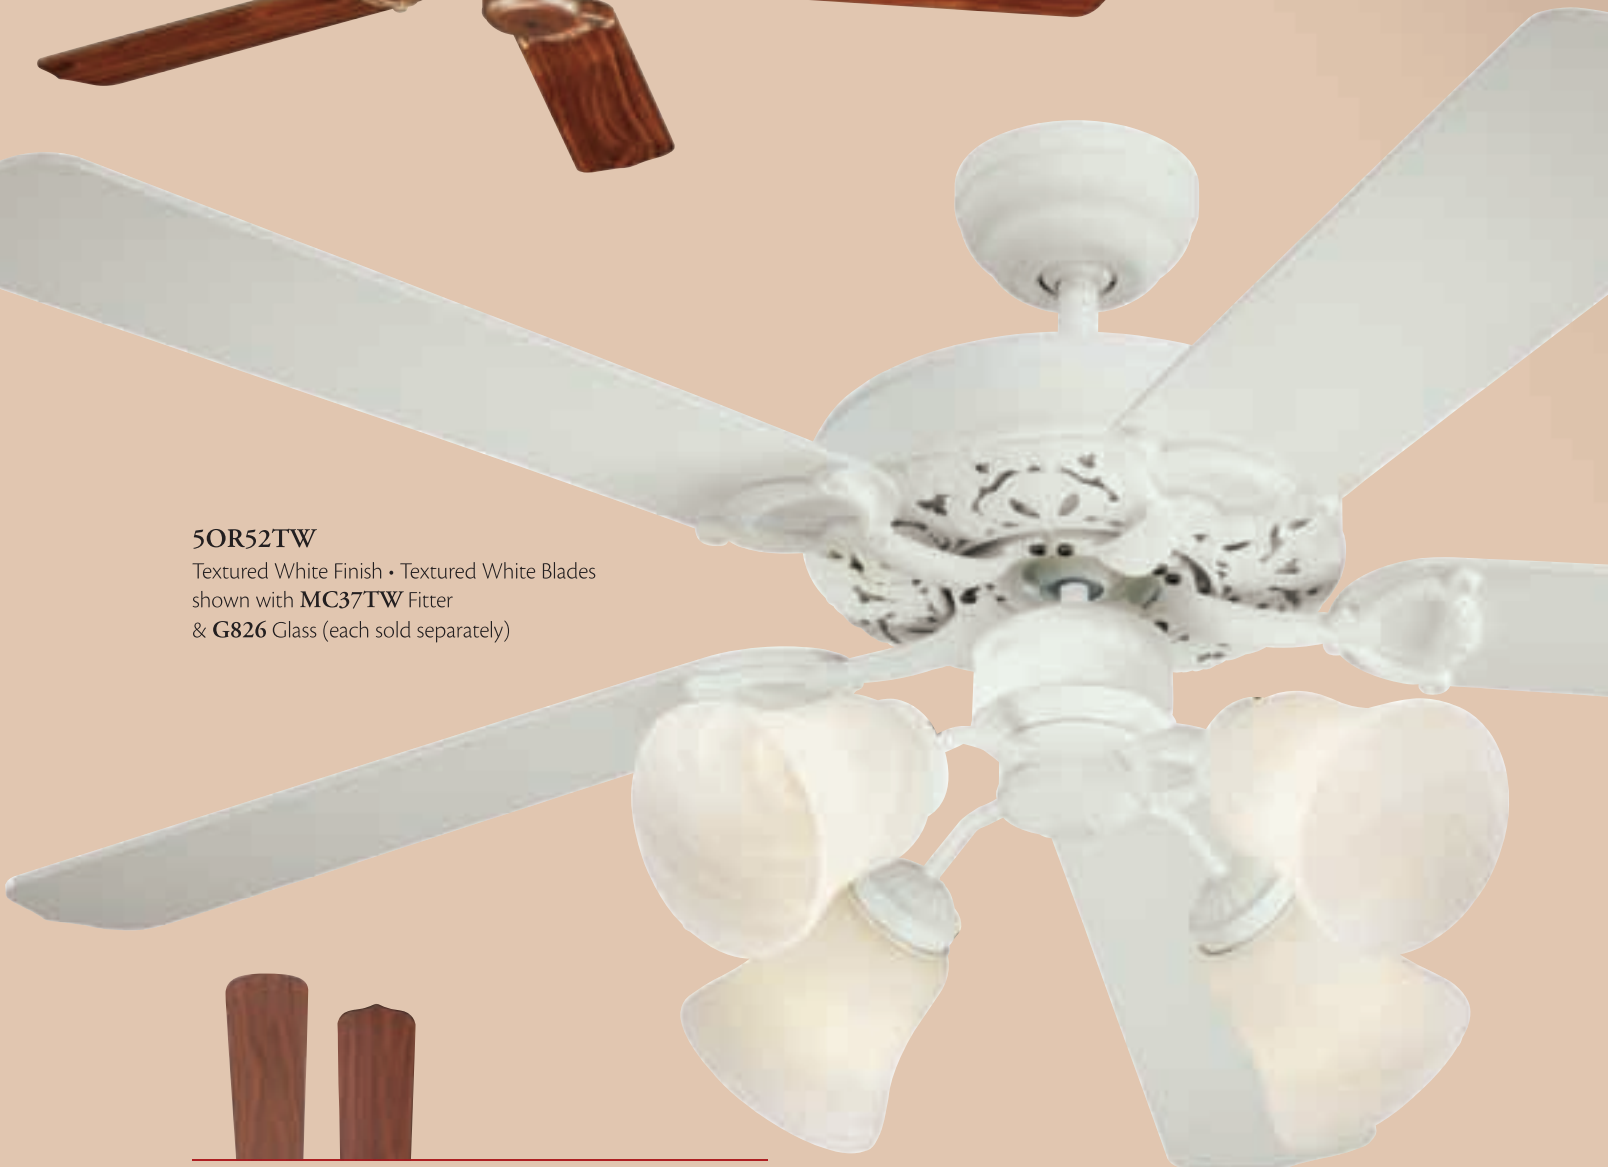

5OR52TW

Textured White Finish • Textured White Blades
shown with **MC37TW** Fitter
& **G826** Glass (each sold separately)