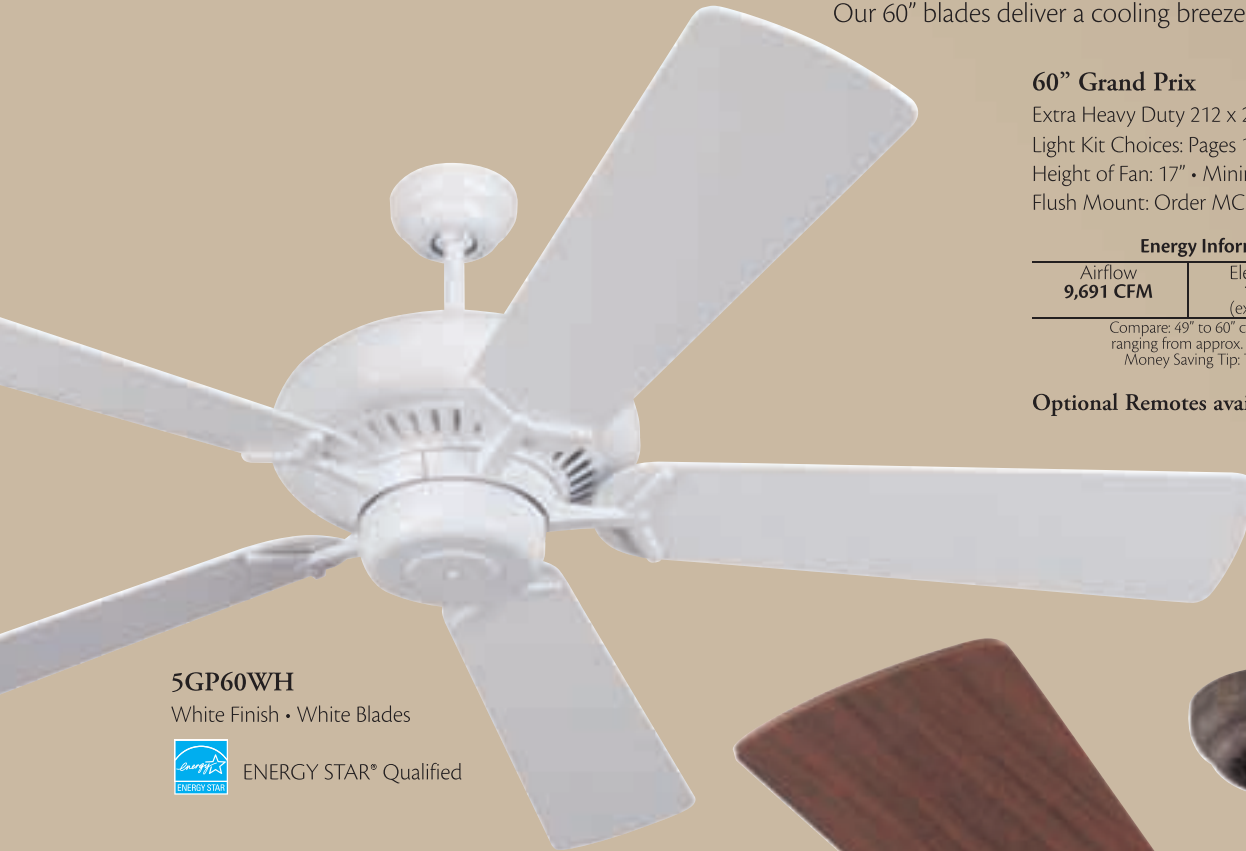

GRAND PRIX

Our 60" blades deliver a cooling breeze perfect for any great room.

5GP60WH

White Finish • White Blades

ENERGY STAR® Qualified

60" Grand Prix

Extra Heavy Duty 212 x 25 mm Motor • 14° blade pitch

Light Kit Choices: Pages 183 - 205

Height of Fan: 17" • Minimum Ceiling Height: 8'

Flush Mount: Order MC192. Flush Height: 12.675"

Energy Information at High Speed:

Airflow	Electricity Use	Airflow Efficiency
9,691 CFM	109 watts (excludes lights)	89 CFM/watt

Compare: 49" to 60" ceiling fans have airflow efficiencies ranging from approx. 51 - 176 CFM/watt at high speed.
Money Saving Tip: Turn off fan when leaving room.

Optional Remotes available: Groups B, C, D & F: Page 218-219