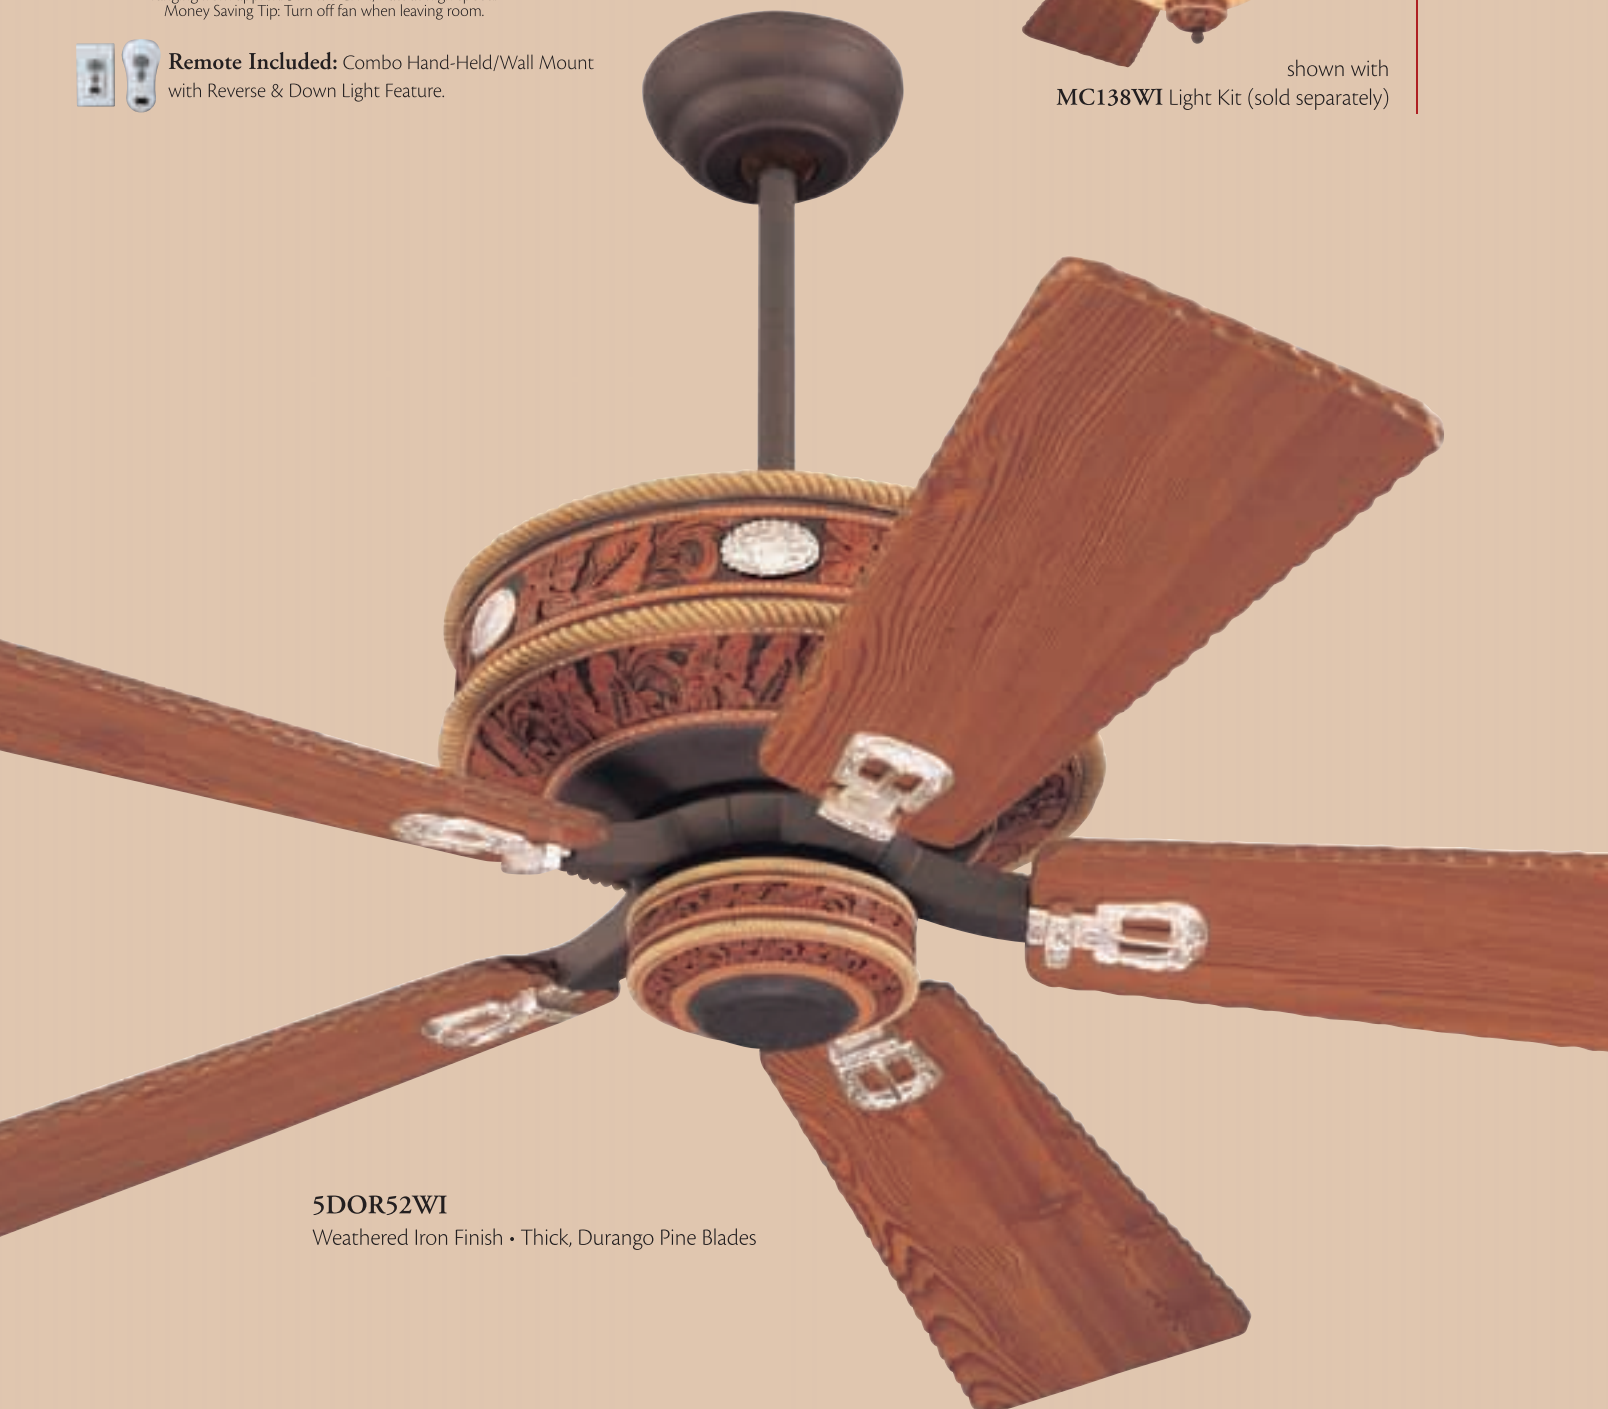

**Remote Included:** Combo Hand-Held/Wall Mount  
with Reverse & Down Light Feature.

shown with  
MC138WI Light Kit (sold separately)