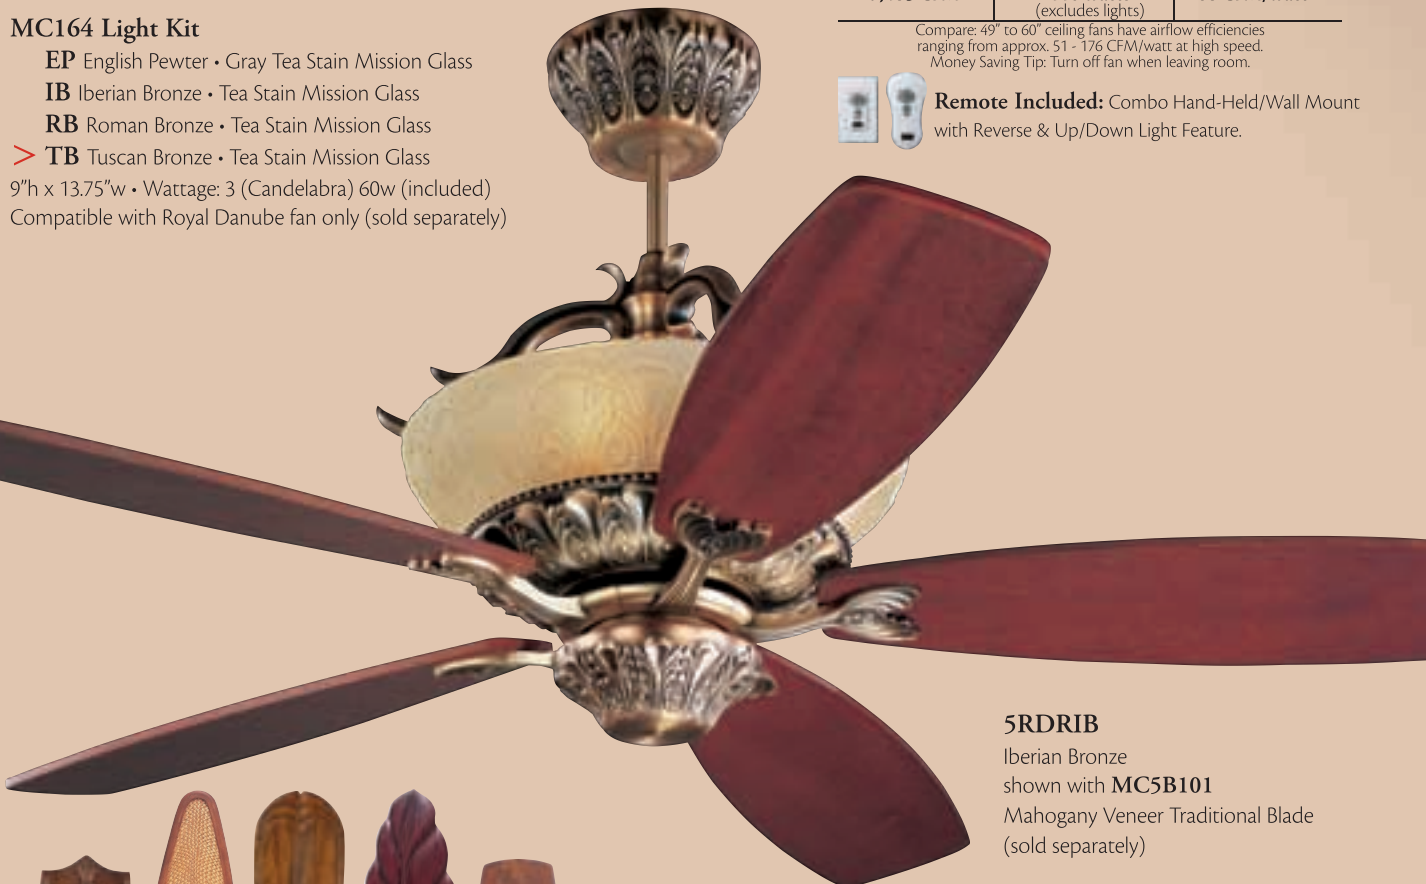

5RDRIB

Iberian Bronze

shown with **MC5B101**

Mahogany Veneer Traditional Blade
(sold separately)