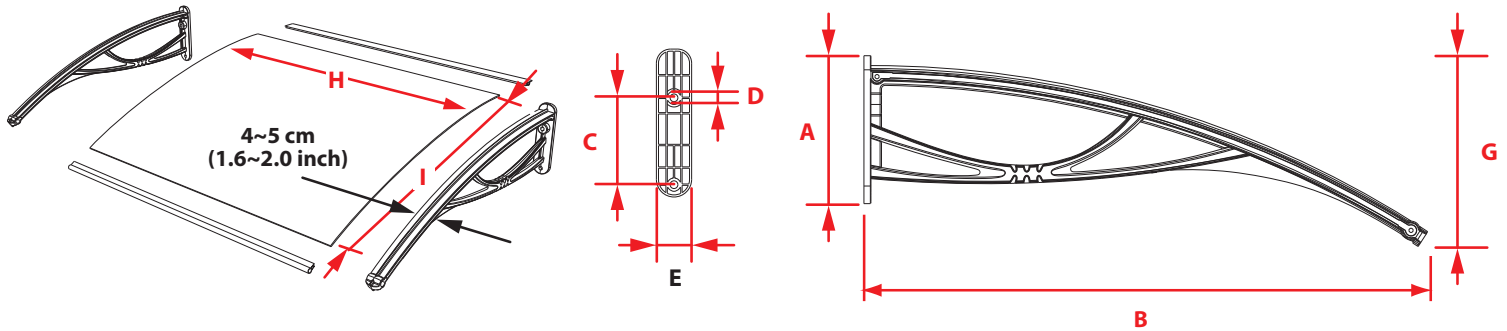

Door Awning Dimensions Table

Style	Model Number	Unit	Assembled Product (DxWxH)	A	B	C	D	E	F	G	H	I	J
				Bracket (Height)	Bracket (Depth)	Bracket Holes Distance	Bracket Holes Diameter	Bracket Width	Bracket Width	Height	Sheet Width	Sheet Projection	Sheet Edge to Bracket
PN Series	DA4731-PBS1N	mm	800x1200x280	210	800	123	11	50	-	280	1140	785	-
	DA4731-PWS1N	inch	31x47x11	8.3	31.5	4.8	0.43	2	-	11	44.88	30.91	-
	DA5531-PBS1N	mm	800x1400x280	210	800	123	11	50	-	280	1340	785	-
	DA5531-PWS1N	inch	31x55x11	8.3	31.5	4.8	0.43	2	-	11	52.76	30.91	-
PA Series	DA4735-PSS1A	mm	900x1200x200	135	865	105	11	40	952	200	1200	910	102
		inch	35x47x7.9	5.3	34.1	4.1	0.43	1.6	37.5	7.9	47.24	35.83	4.02
	DA5935-PSS1A	mm	900x1500x200	135	865	105	11	40	952	200	1500	910	252
		inch	35x59x7.9	5.3	34.1	4.1	0.43	1.6	37.5	7.9	59.06	35.83	9.92
	DA7935-PSS1A	mm	900x2000x200	135	865	105	11	40	800	200	2000	910	178
		inch	35x79x7.9	5.3	34.1	4.1	0.43	1.6	31.5	7.9	79	35.83	7.01
	DA9435-PSS1A	mm	900x2400x200	135	865	105	11	40	952	200	2400	910	226
		inch	35x94x7.9	5.3	34.1	4.1	0.43	1.6	37.5	7.9	94	35.83	8.9

The listed measurements are for general reference only. Please always consult a professional installer for advice on proper hardware and installation. Note: Data Error ±10~20%.

PN Series