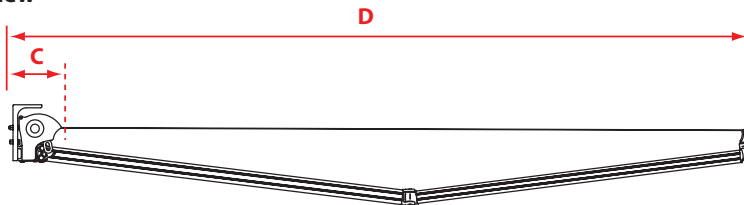

L SERIES Dimensions Table

(Dual-Use Bracket)

Style	Size (ft)	Actual Product Weight (lbs)	A (in)	B (in)	C (in)	D (in)	E1 (in)	E2 (in)	D1 (in)	D2 (in)
			Height : Top to Bottom	Width: Side to Side	Min Depth : Front to Back	Max Depth : Front to Back				
Manual	8 x 6	61.1	10.5	98	7.6	78	3.9	3.9	6.3	8.0
	10 x 8	79.1	10.5	118	7.6	98	4.5	4.5	7.6	8.9
	12 x 10	94.8	10.5	142	7.6	118	5.7	5.7	9.8	11.6
	14 x 10	107.1	10.5	165	7.6	118	16.5	16.5	21.3	22.6
	16 x 10	117.7	10.5	189	7.6	118	21.7	21.7	28.1	29.9
Electric	10 x 8	83.6	10.5	118	7.6	98	4.5	4.5	7.6	8.9
	12 x 10	99.2	10.5	142	7.6	118	5.7	5.7	9.8	11.6
	14 x 10	111.6	10.5	165	7.6	118	16.5	16.5	21.3	22.6
	16 x 10	122.1	10.5	189	7.6	118	21.7	21.7	28.1	29.9
	18 x 10	152.1	10.5	217	7.6	118	6.3	6.3	11.0	12.4

The listed measurements are for general reference only. Please always consult a professional installer for advice on proper hardware and installation. Note: Data Error ±10~20%.

Front View

Side View

L series
Dual-use Bracket