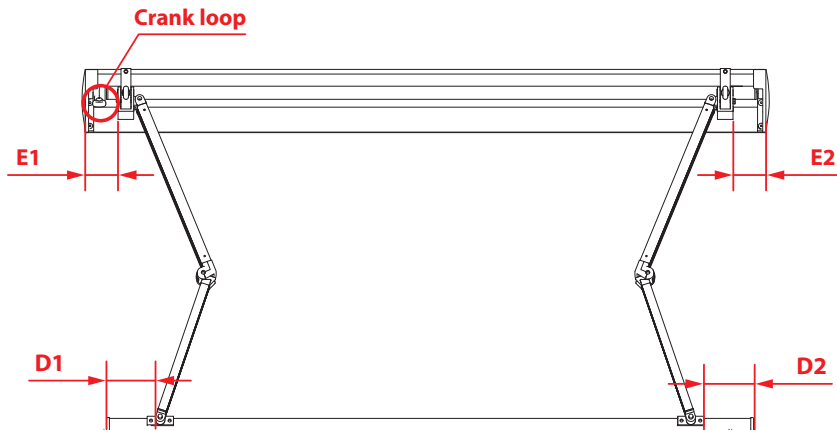

L SERIES Dimensions Table

(Dual-Use Bracket)

Style	Size (ft)	Actual Product Weight (lbs)	A (in)	B (in)	C (in)	D (in)	E1 (in)	E2 (in)	D1 (in)	D2 (in)
			Height : Top to Bottom	Width: Side to Side	Min Depth : Front to Back	Max Depth : Front to Back				
Manual	8 x 6	61.1	10.5	98	7.6	78	3.9	3.9	6.3	8.0
	10 x 8	79.1	10.5	118	7.6	98	4.5	4.5	7.6	8.9
	12 x 10	94.8	10.5	142	7.6	118	5.7	5.7	9.8	11.6
	14 x 10	107.1	10.5	165	7.6	118	16.5	16.5	21.3	22.6
	16 x 10	117.7	10.5	189	7.6	118	21.7	21.7	28.1	29.9
Electric	10 x 8	83.6	10.5	118	7.6	98	4.5	4.5	7.6	8.9
	12 x 10	99.2	10.5	142	7.6	118	5.7	5.7	9.8	11.6
	14 x 10	111.6	10.5	165	7.6	118	16.5	16.5	21.3	22.6
	16 x 10	122.1	10.5	189	7.6	118	21.7	21.7	28.1	29.9
	18 x 10	152.1	10.5	217	7.6	118	6.3	6.3	11.0	12.4

The listed measurements are for general reference only. Please always consult a professional installer for advice on proper hardware and installation. Note: Data Error ±10~20%.

Front View

Side View

L series
Dual-use Bracket