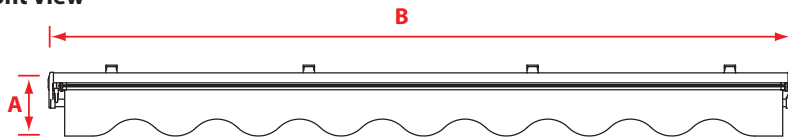

L SERIES Dimensions Table

(Dual-Use Bracket)

Style	Size (ft)	Actual Product Weight (lbs)	A (in)	B (in)	C (in)	D (in)	E1 (in)	E2 (in)	D1 (in)	D2 (in)
			Height : Top to Bottom	Width: Side to Side	Min Depth : Front to Back	Max Depth : Front to Back				
Manual	8 x 6	61.1	10.5	98	7.6	78	3.9	3.9	6.3	8.0
	10 x 8	79.1	10.5	118	7.6	98	4.5	4.5	7.6	8.9
	12 x 10	94.8	10.5	142	7.6	118	5.7	5.7	9.8	11.6
	14 x 10	107.1	10.5	165	7.6	118	16.5	16.5	21.3	22.6
	16 x 10	117.7	10.5	189	7.6	118	21.7	21.7	28.1	29.9
Electric	10 x 8	83.6	10.5	118	7.6	98	4.5	4.5	7.6	8.9
	12 x 10	99.2	10.5	142	7.6	118	5.7	5.7	9.8	11.6
	14 x 10	111.6	10.5	165	7.6	118	16.5	16.5	21.3	22.6
	16 x 10	122.1	10.5	189	7.6	118	21.7	21.7	28.1	29.9
	18 x 10	152.1	10.5	217	7.6	118	6.3	6.3	11.0	12.4

The listed measurements are for general reference only. Please always consult a professional installer for advice on proper hardware and installation. Note: Data Error ±10~20%.

Front View

Side View

L series
Dual-use Bracket