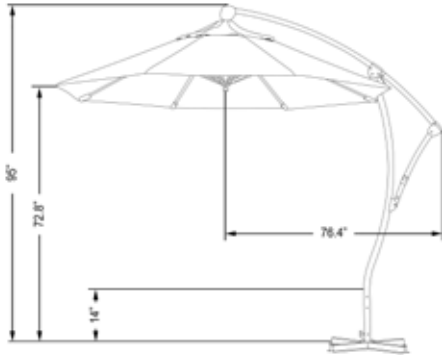

Pole: 117 Bronze
Cover: 5421 Palm

BA 908

Size: 908 (9' x 8 Ribs)

Height: 103'

Pole Diameter: 2"

Crank Lift • 3 Position Tilt • 360 degree rotation! • Aluminum Frame and Ribs
Resin Hub and Housing • Cross Base included