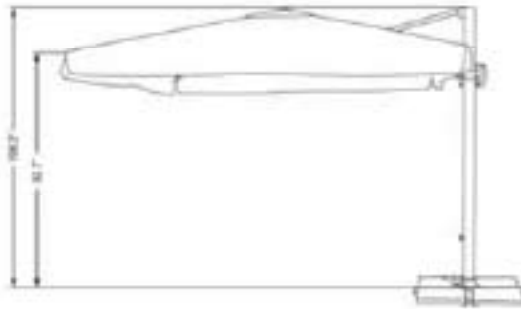

# CALI 118

Size: 118 (11' x 8 Ribs)

Pole: 117 Bronze  
Cover: SA-40 VA  
Base: Fill Base Included

Crank Lift • Peddle Release for 360 degree rotation! • Aluminum Frame and Ribs  
• Resin Hub and Housing • Fill-able Base included • Protective Cover Included!

FABRIC OPTIONS:

ACCESSORIES:

**BASES**

Fill Base Included

Base Empty= 45 lbs

Base w/ water, rock & sand = up to 350 lbs

**PROTECTIVE COVER**

UC102 Included