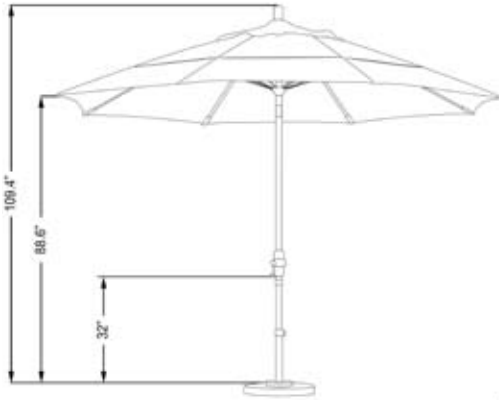

GSCUF 118

Size: 118 (11' x 8 Ribs)
Pole Diameter: 1.5"

Pole: 117 Bronze
Cover: 5405 Parrot DWV
Base: CFMT160 Bronze

COLLAR TILT

Crank Lift • Collar Tilt • 12.7mm FIBERGLASS RIBS • Aluminum center pole
Resin Hub and Housing • 32" Bottom Pole • DOUBLE WIND VENT • Top seller

FABRIC OPTIONS:

OPTIONAL ACCESSORIES:

BASES
CFMT160
CFMT172
CRLY903

PROTECTIVE COVER
UC101

BAR HEIGHT BOTTOM POLE
BP-45 (Select Frame Finishes)