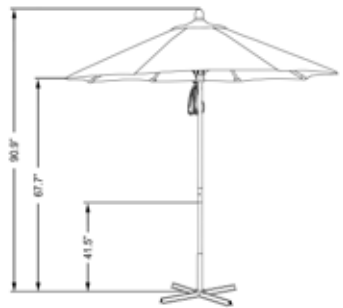

COMMERCIAL GRADE

NEW!

MARE 908

Size: 908 (9' x 8 Ribs)
Pole Diameter: 1.5"

Pole: Marenti Wood
Cover: 5422 Antique Beige
Base: CFMT172 Black

MARE 758

Size: 758 (7.5' x 8 Ribs)
Pole Diameter: 1.5"

Pole: Marenti Wood
Cover: 5407 Henna
Base: CFMT160 Black

Pulley Lift • MARENTI HARDWOOD RIBS • MARENTI HARDWOOD POLE • MARENTI HARDWOOD HUB
Reinforced Rib Joints • Stainless steel hardware and Pulleys Aluminum Base Protector

FABRIC OPTIONS:

OLEFIN
(MARE908 Only)