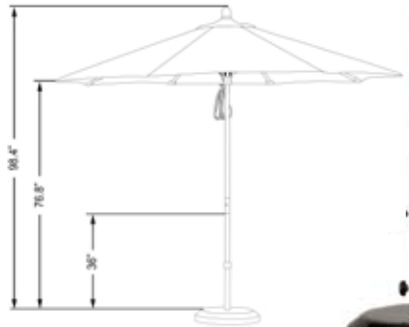

COMMERCIAL GRADE

NEW!

MARE 908

Size: 908 (9' x 8 Ribs)
Pole Diameter: 1.5"

Pole: Marenti Wood
Cover: 5422 Antique Beige
Base: CFMT172 Black

MARE 758

Size: 758 (7.5' x 8 Ribs)
Pole Diameter: 1.5"

Pole: Marenti Wood
Cover: 5407 Henna
Base: CFMT160 Black

Pulley Lift • MARENTI HARDWOOD RIBS • MARENTI HARDWOOD POLE • MARENTI HARDWOOD HUB
Reinforced Rib Joints • Stainless steel hardware and Pulleys Aluminum Base Protector

FABRIC OPTIONS:

OLEFIN
(MARE908 Only)