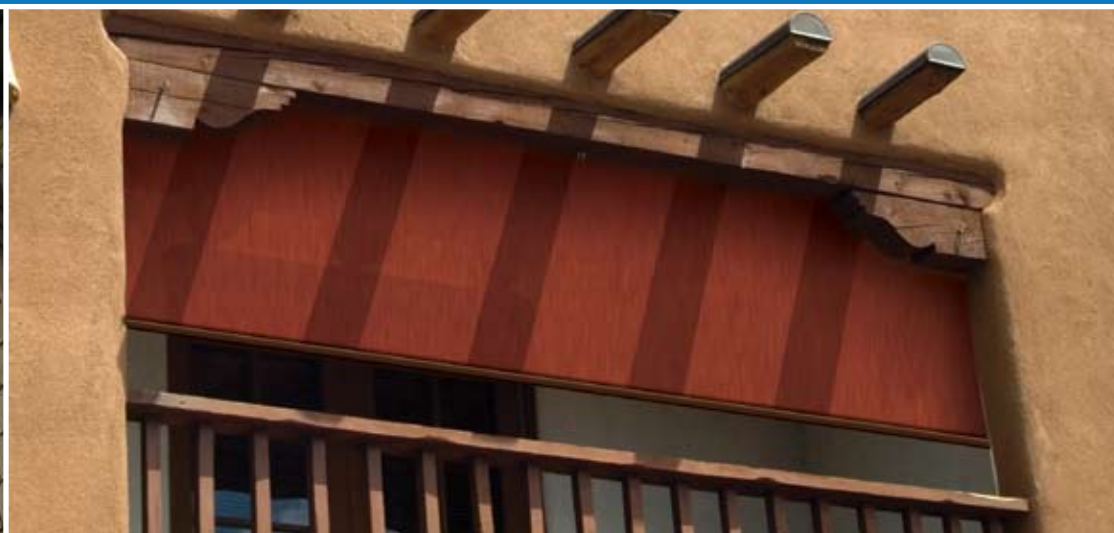

Sun Shades

Select Knitted Roller Shade

Available Colors

Sun Shades: Select Series Knitted

The Select Series combines Coolaroo's unique knitted fabric with a smooth operating roller clutch system. The result is a stylish fusion of Coolaroo Sun Shades.

Coolaroo Select Features

- Unique knitted 'breathable' fabric
- A smooth action roller clutch mechanism
- Stainless steel 'tie-downs'
- Up to 90% UV block protection from damaging effects of the sun
- 'Breathable' fabric allows air flow, substantially reducing temperatures and energy costs
- Weather resistant fabric and components resist fading, mold, and mildew
- Light filtering knit reduces glare without darkening a room's interior
- Recyclable fabric and head rail

ITEM NUMBER	ITEM COLOR	ITEM SIZE (WxL)	INDV CTN DIMS (LxWxH)	MSTR CTN DIMS (LxWxH)	MSTR CTN GROSS WEIGHT	MSTR CTN QUANTITY
339920	Mocha	4' x 6'	2.5" x 3.0" x 53.0" (0.23 cu. ft.)	55.25" x 9.0" x 4.0" (1.15 cu. ft.)	18.0 LBS	3
433536	Terracotta	(overall width: 50.75")				
338886	Mocha	6' x 6'	2.5" x 3.0" x 76.75" (0.33 cu. ft.)	79.5" x 9.0" x 4.0" (1.66 cu. ft.)	24.0 LBS	
433543	Terracotta	(overall width: 74.75")				
436582	Pebble					
436612	Southern Sunset					
338893	Mocha	8' x 6'	2.5" x 3.0" x 101.0" (0.43 cu. ft.)	103.0" x 9.0" x 4.0" (2.15 cu. ft.)	30.0 LBS	
434366	Terracotta	(overall width: 98.75")				
436599	Pebble					
436629	Southern Sunset					
338909	Mocha	10' x 6'	2.5" x 3.0" x 125.0" (0.54 cu. ft.)	127.0" x 9.0" x 4.0" (2.65 cu. ft.)	36.0 LBS	
434373	Terracotta	(overall width: 122.75")				
436575	Pebble					
436605	Southern Sunset