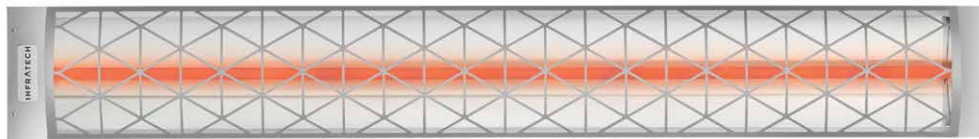

MOTIF

COLLECTION

The new face of comfort.

INTRODUCING THE NEW
COLLECTION OF DECORATIVE
FASCIAS FROM THE INDUSTRY
LEADER IN OUTDOOR
COMFORT HEAT.

INFRATECH
COMFORT

expanding the possibilities of outdoor design versatility.

Infratech has long been recognized by leading architects, designers and builders for providing the widest range of aesthetic choices in the industry — from heater profiles to mounting and color options. Now we are excited to announce the launch of our most designer-friendly offering yet: the Motif collection of stylish, laser-cut decorative fascias that can be added to our C-Series and CD-Series heaters.

CONTEMPORARY

Infratech's Contemporary fascia has been designed to add visual interest to the modern home. It is inspired by the clean lines and iconic forms of the Minimalist, Modern and Mid-Century aesthetic traditions.

Infratech's fascias are designed to snap seamlessly onto the heater body, providing an easy upgrade for any new or previously installed C-Series or CD-Series heater.

THE MOTIF COLLECTION
OFFERS LIMITLESS POTENTIAL
FOR CUSTOMIZED STYLE
BY COMBINING OUTDOOR
COMFORT HEAT WITH A
STUNNING, SIGNATURE
ACCENT FOR YOUR SPACE.